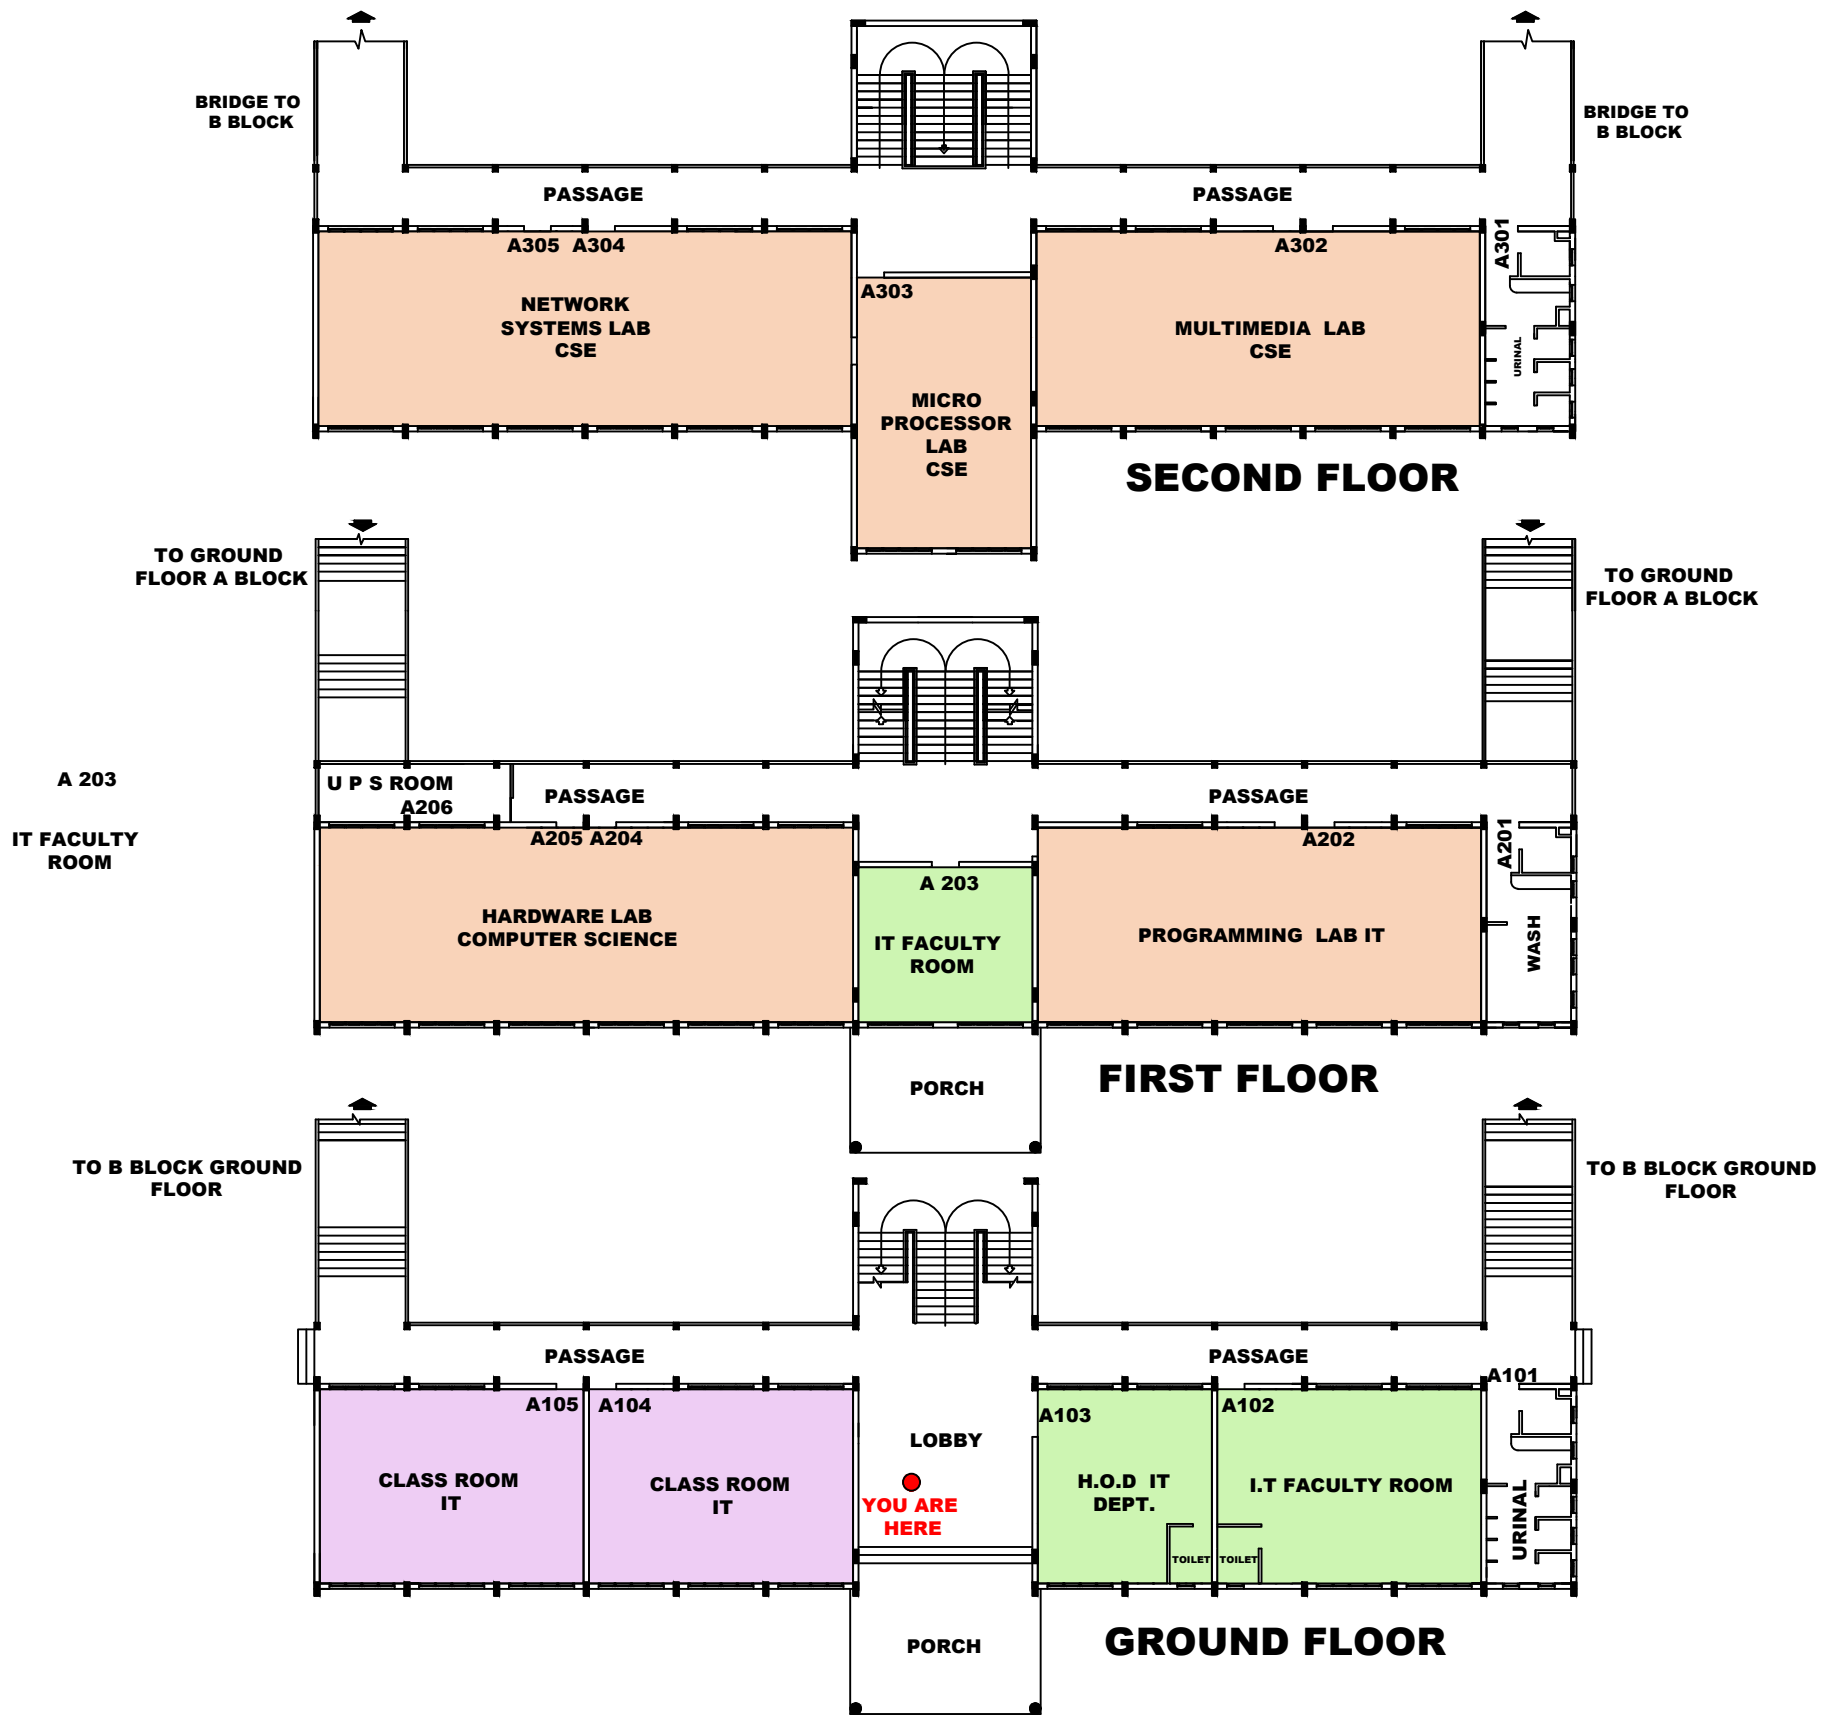

# A - BLOCK FLOOR PLAN

ROOM NOS .      A101   A102   A103   A104   A105   A201   A202   A203   A204   A205   A206   A301   A302   A303   A304   A305

**VISWAJYOTHI COLLEGE OF ENGINEERING & TECHNOLOGY**  
**VAZHAKULAM, MUVATTUPUZHA**

## A BLOCK

- ENGINEERING LABORATORY
- FACULTY ROOMS
- CLASS ROOMS